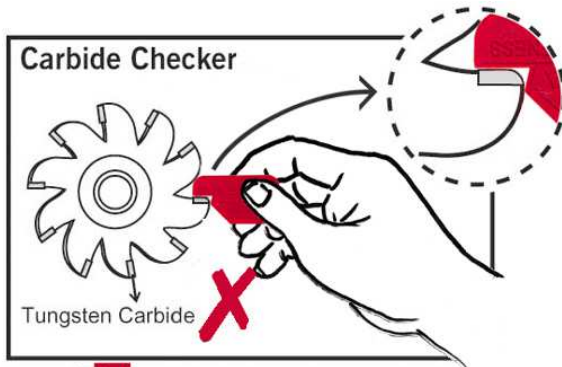

NOTE Gap means need sharpening

Sharpening angle must be 5° (cutting angle A) on hard-metal plate.

Method and position to sharpen the milling cutter

DOUBLE SIDE MACROZA SHARPENING DISC ENGINEERED FOR MACROZA MILLING CUTTERS