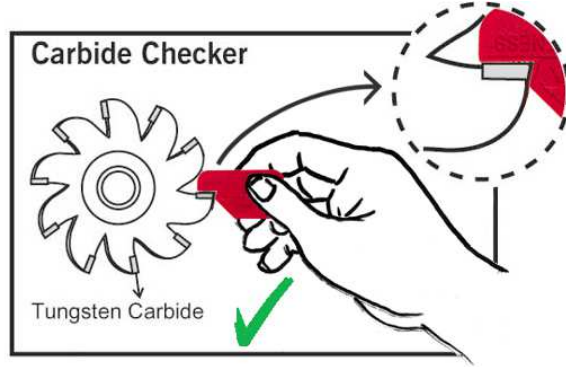

NOTE Gap means need sharpening

Sharpening angle must be 5° (cutting angle A) on hard-metal plate.

Method and position to sharpen the milling cutter

DOUBLE SIDE MACROZA SHARPENING DISC ENGINEERED FOR MACROZA MILLING CUTTERS