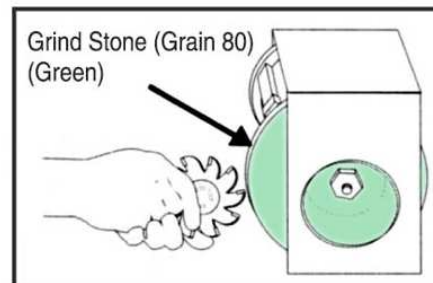

NOTE Gap means need sharpening

Sharpening angle must be 5° (cutting angle A) on hard-metal plate.

Method and position to sharpen the milling cutter

DOUBLE SIDE MACROZA SHARPENING DISC ENGINEERED FOR MACROZA MILLING CUTTERS