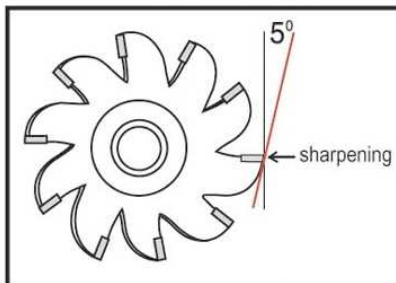

NOTE Gap means need sharpening

Sharpening angle must be 5° (cutting angle A) on hard-metal plate.

Method and position to sharpen the milling cutter

DOUBLE SIDE MACROZA SHARPENING DISC ENGINEERED FOR MACROZA MILLING CUTTERS